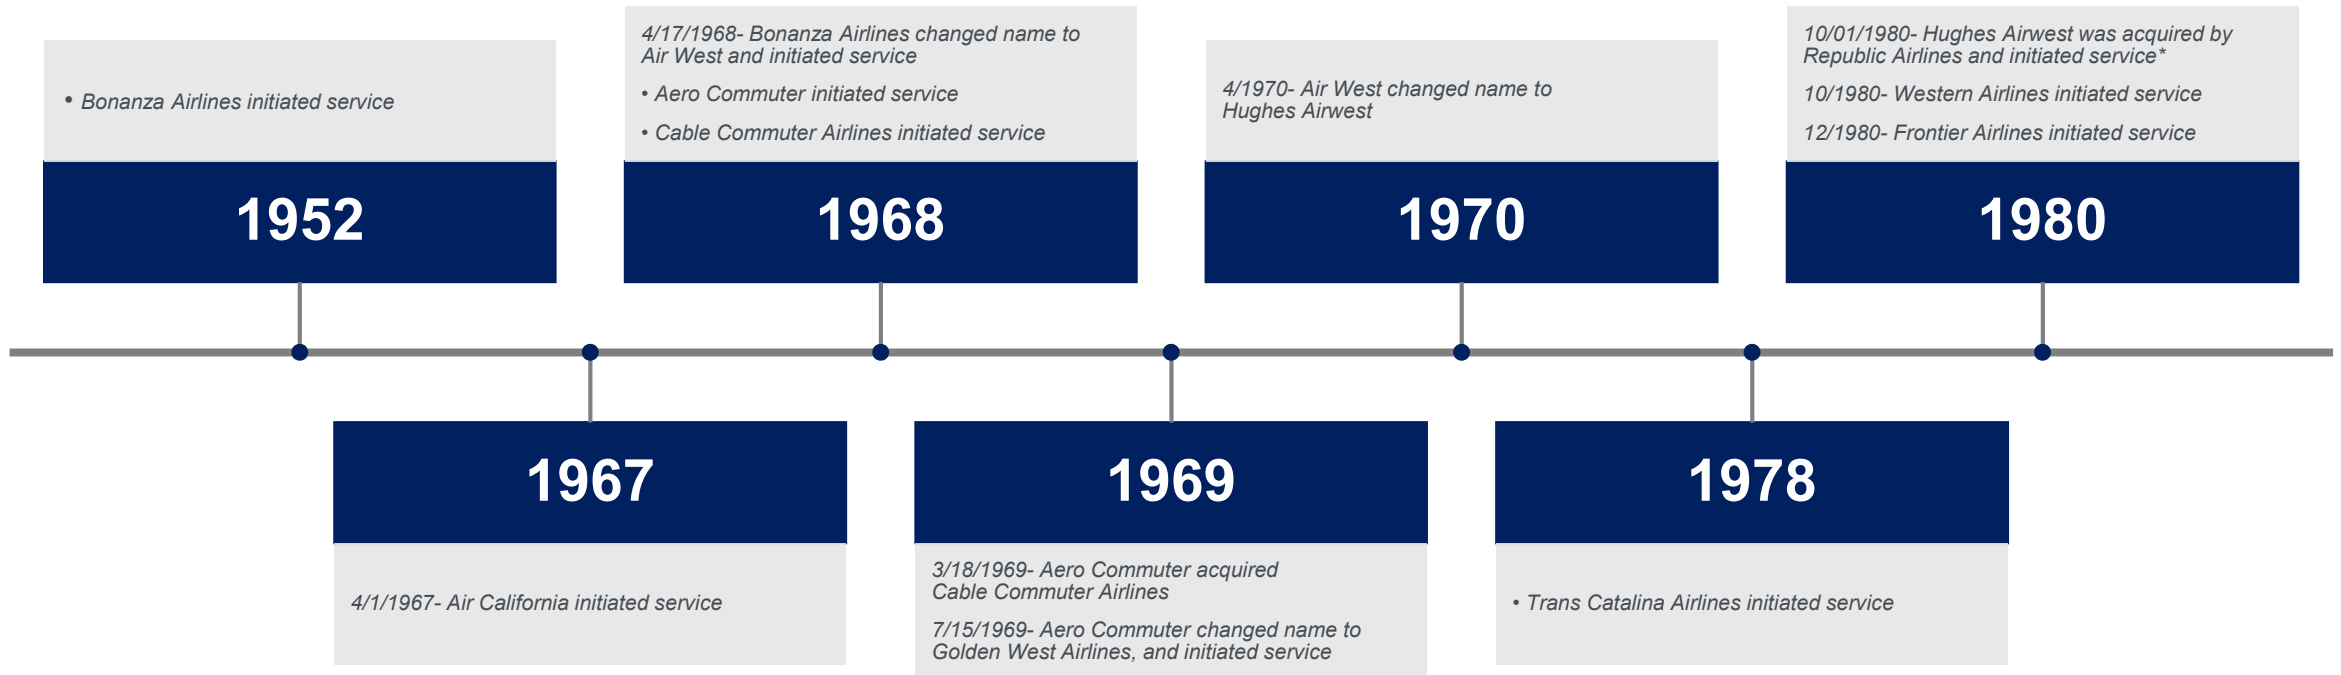

## Airline Chronological History

\*The Civil Aeronautics Board approved Republic's takeover of Hughes Airwest on September 12, 1980. The carrier operated as Republic Airlines West and continued using Hughes Airwest's "RW" code until January 1983 when the final integration of the two carriers occurred.