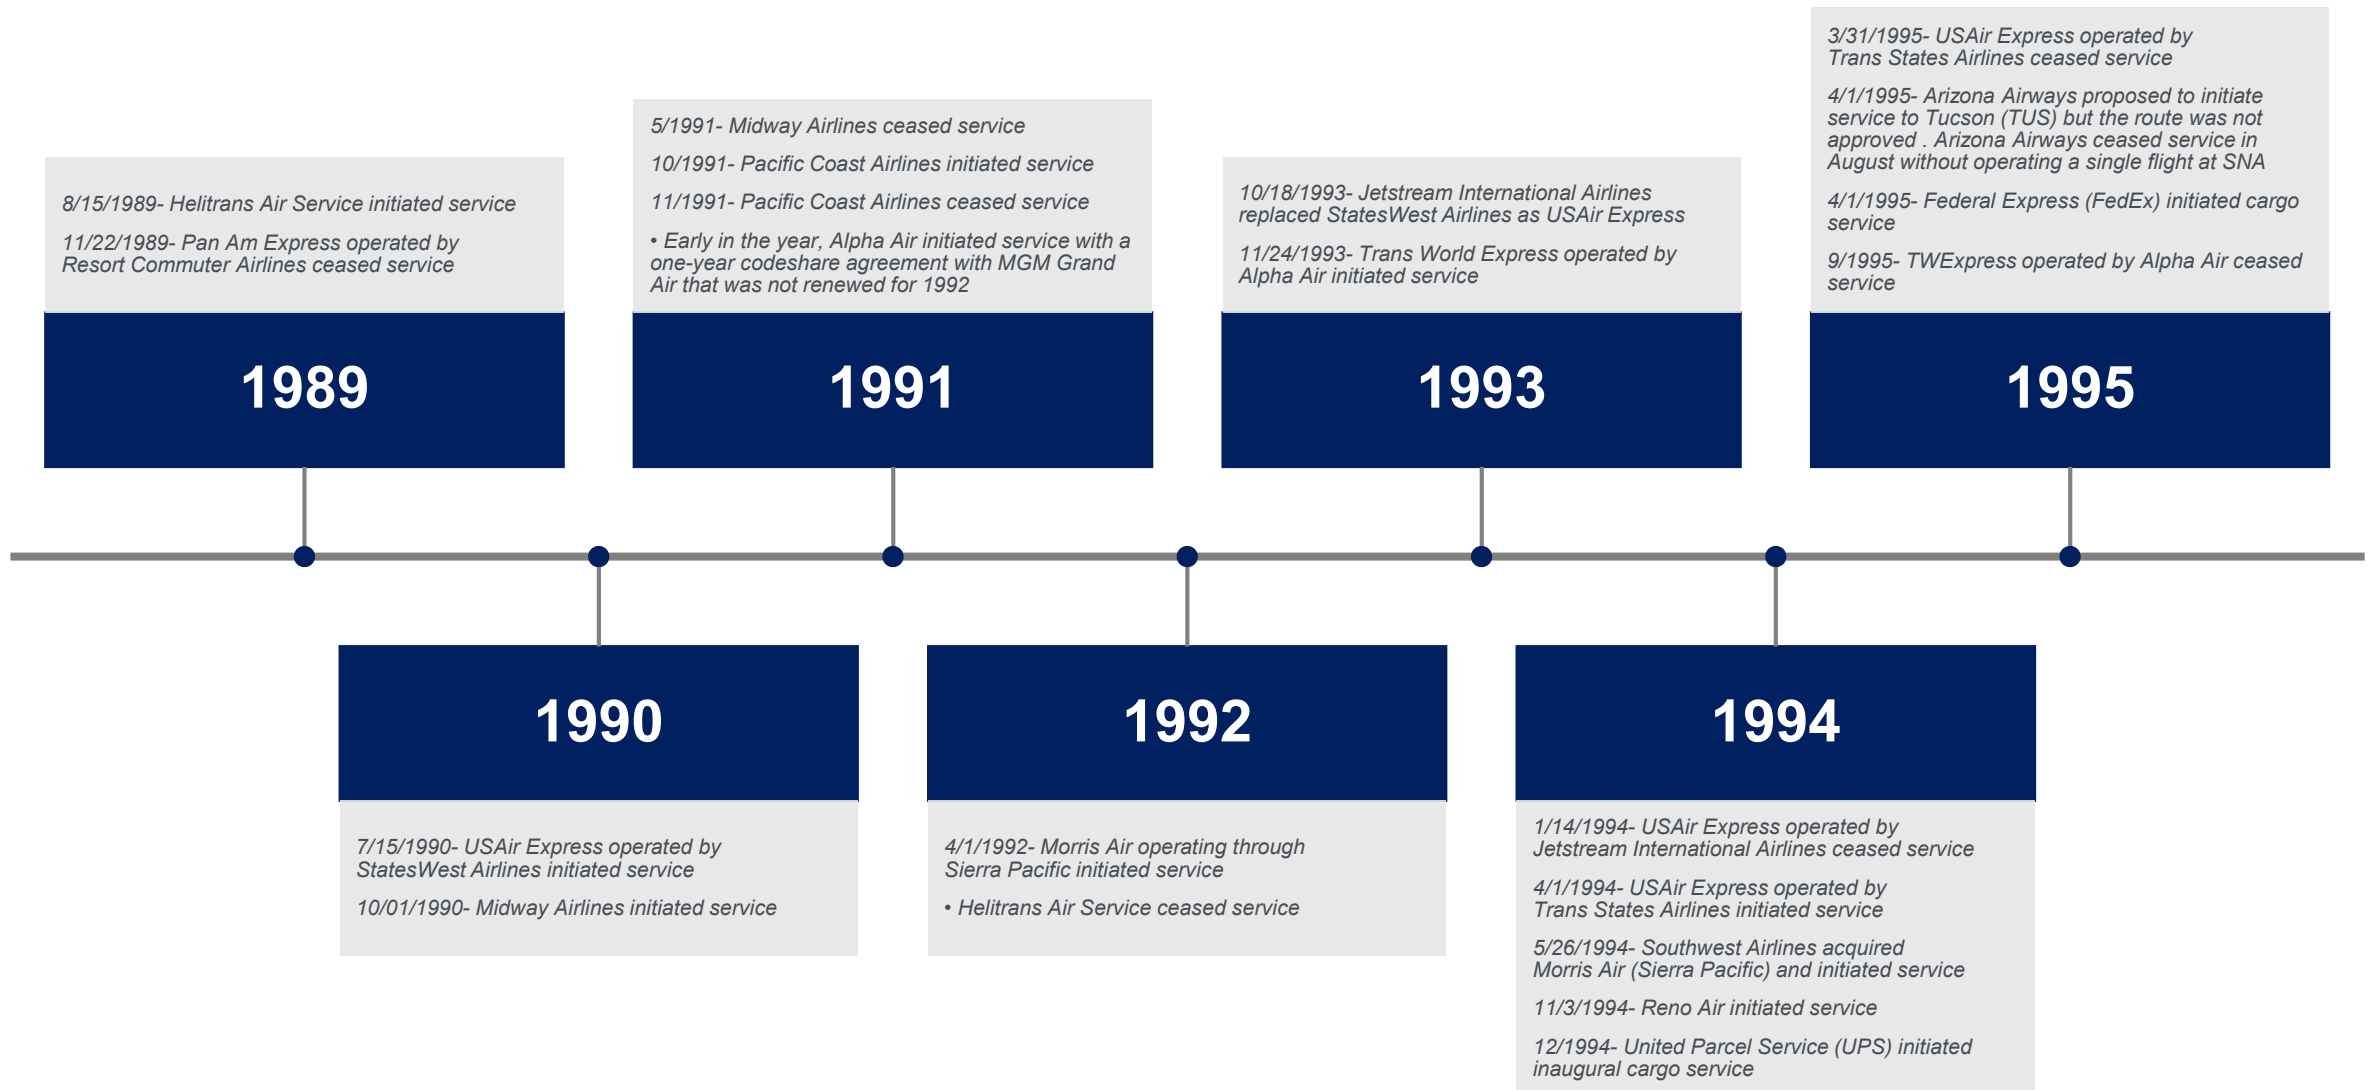

## Airline Chronological History

\*The Civil Aeronautics Board approved Republic's takeover of Hughes Airwest on September 12, 1980. The carrier operated as Republic Airlines West and continued using Hughes Airwest's "RW" code until January 1983 when the final integration of the two carriers occurred.

# John Wayne Airport Airline Chronological History

## Airlines 1950-1979

**1955**

Bonanza Airlines

**1956**

Bonanza Airlines

**1957**

Bonanza Airlines

**1958**