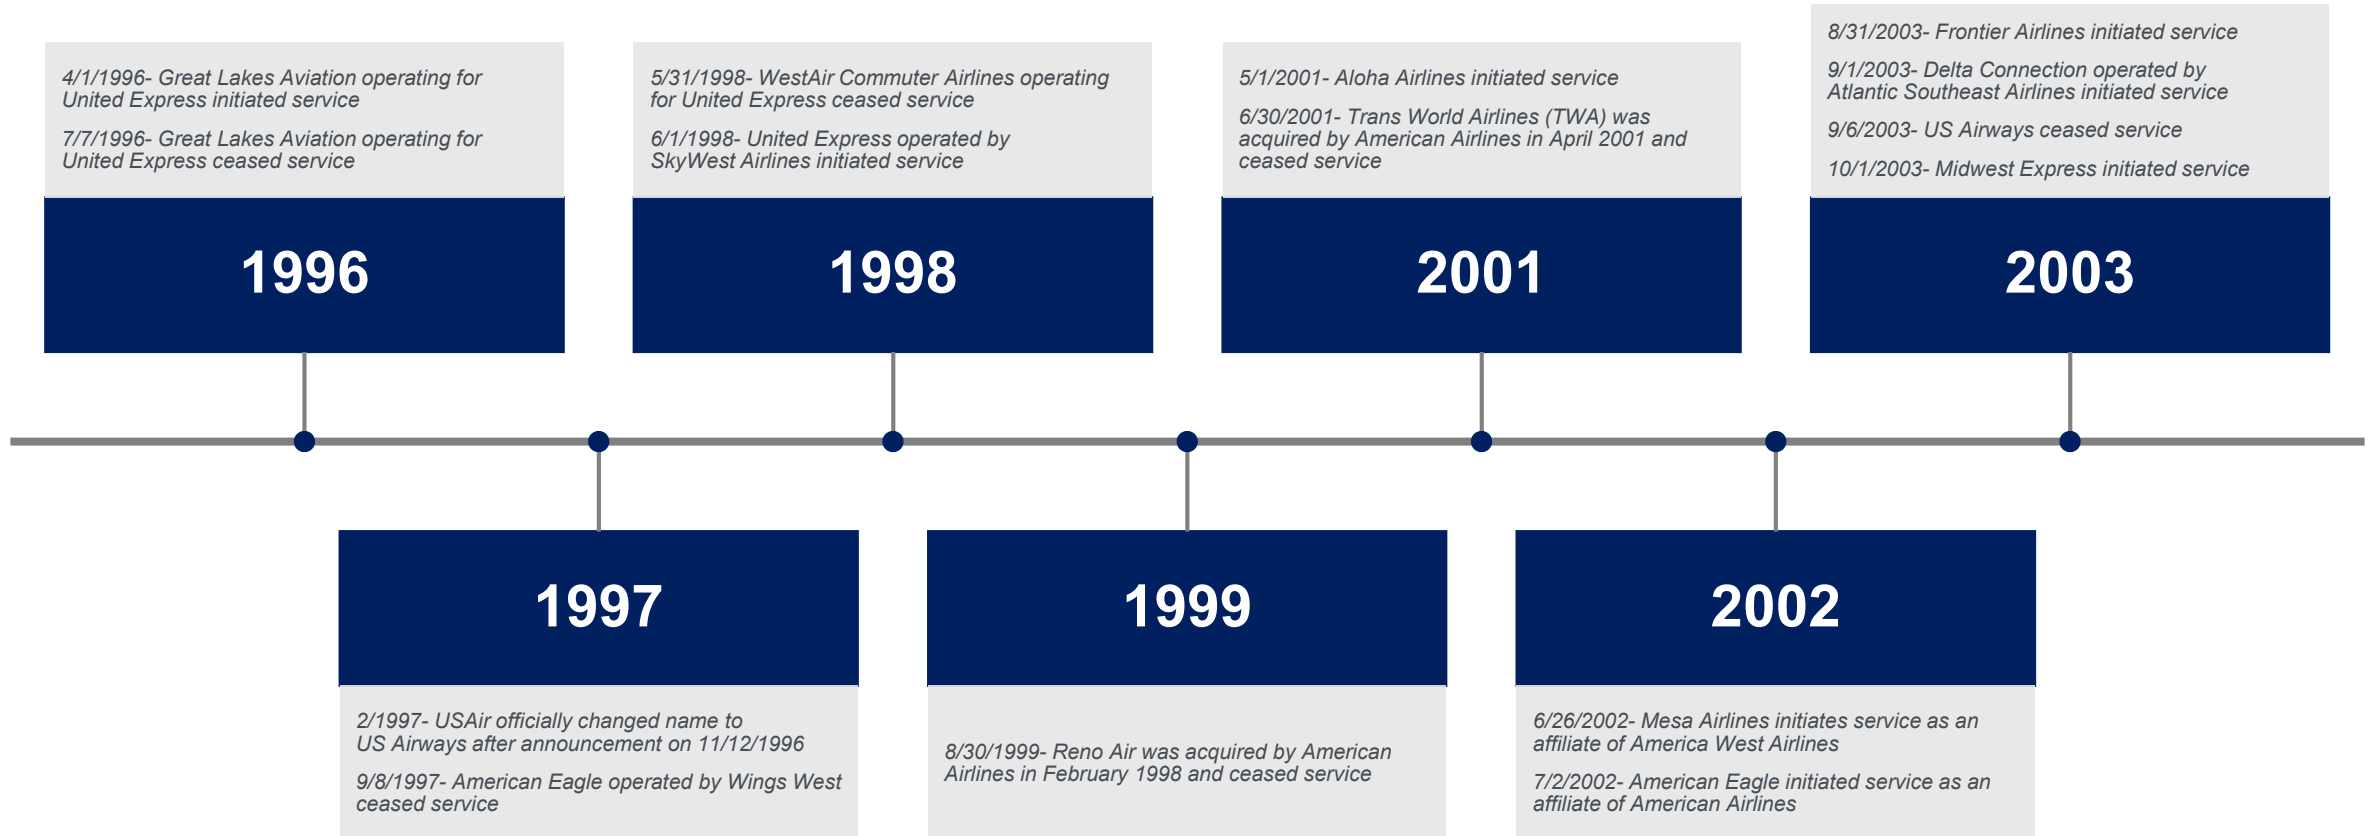

John Wayne Airport Airline Chronological History