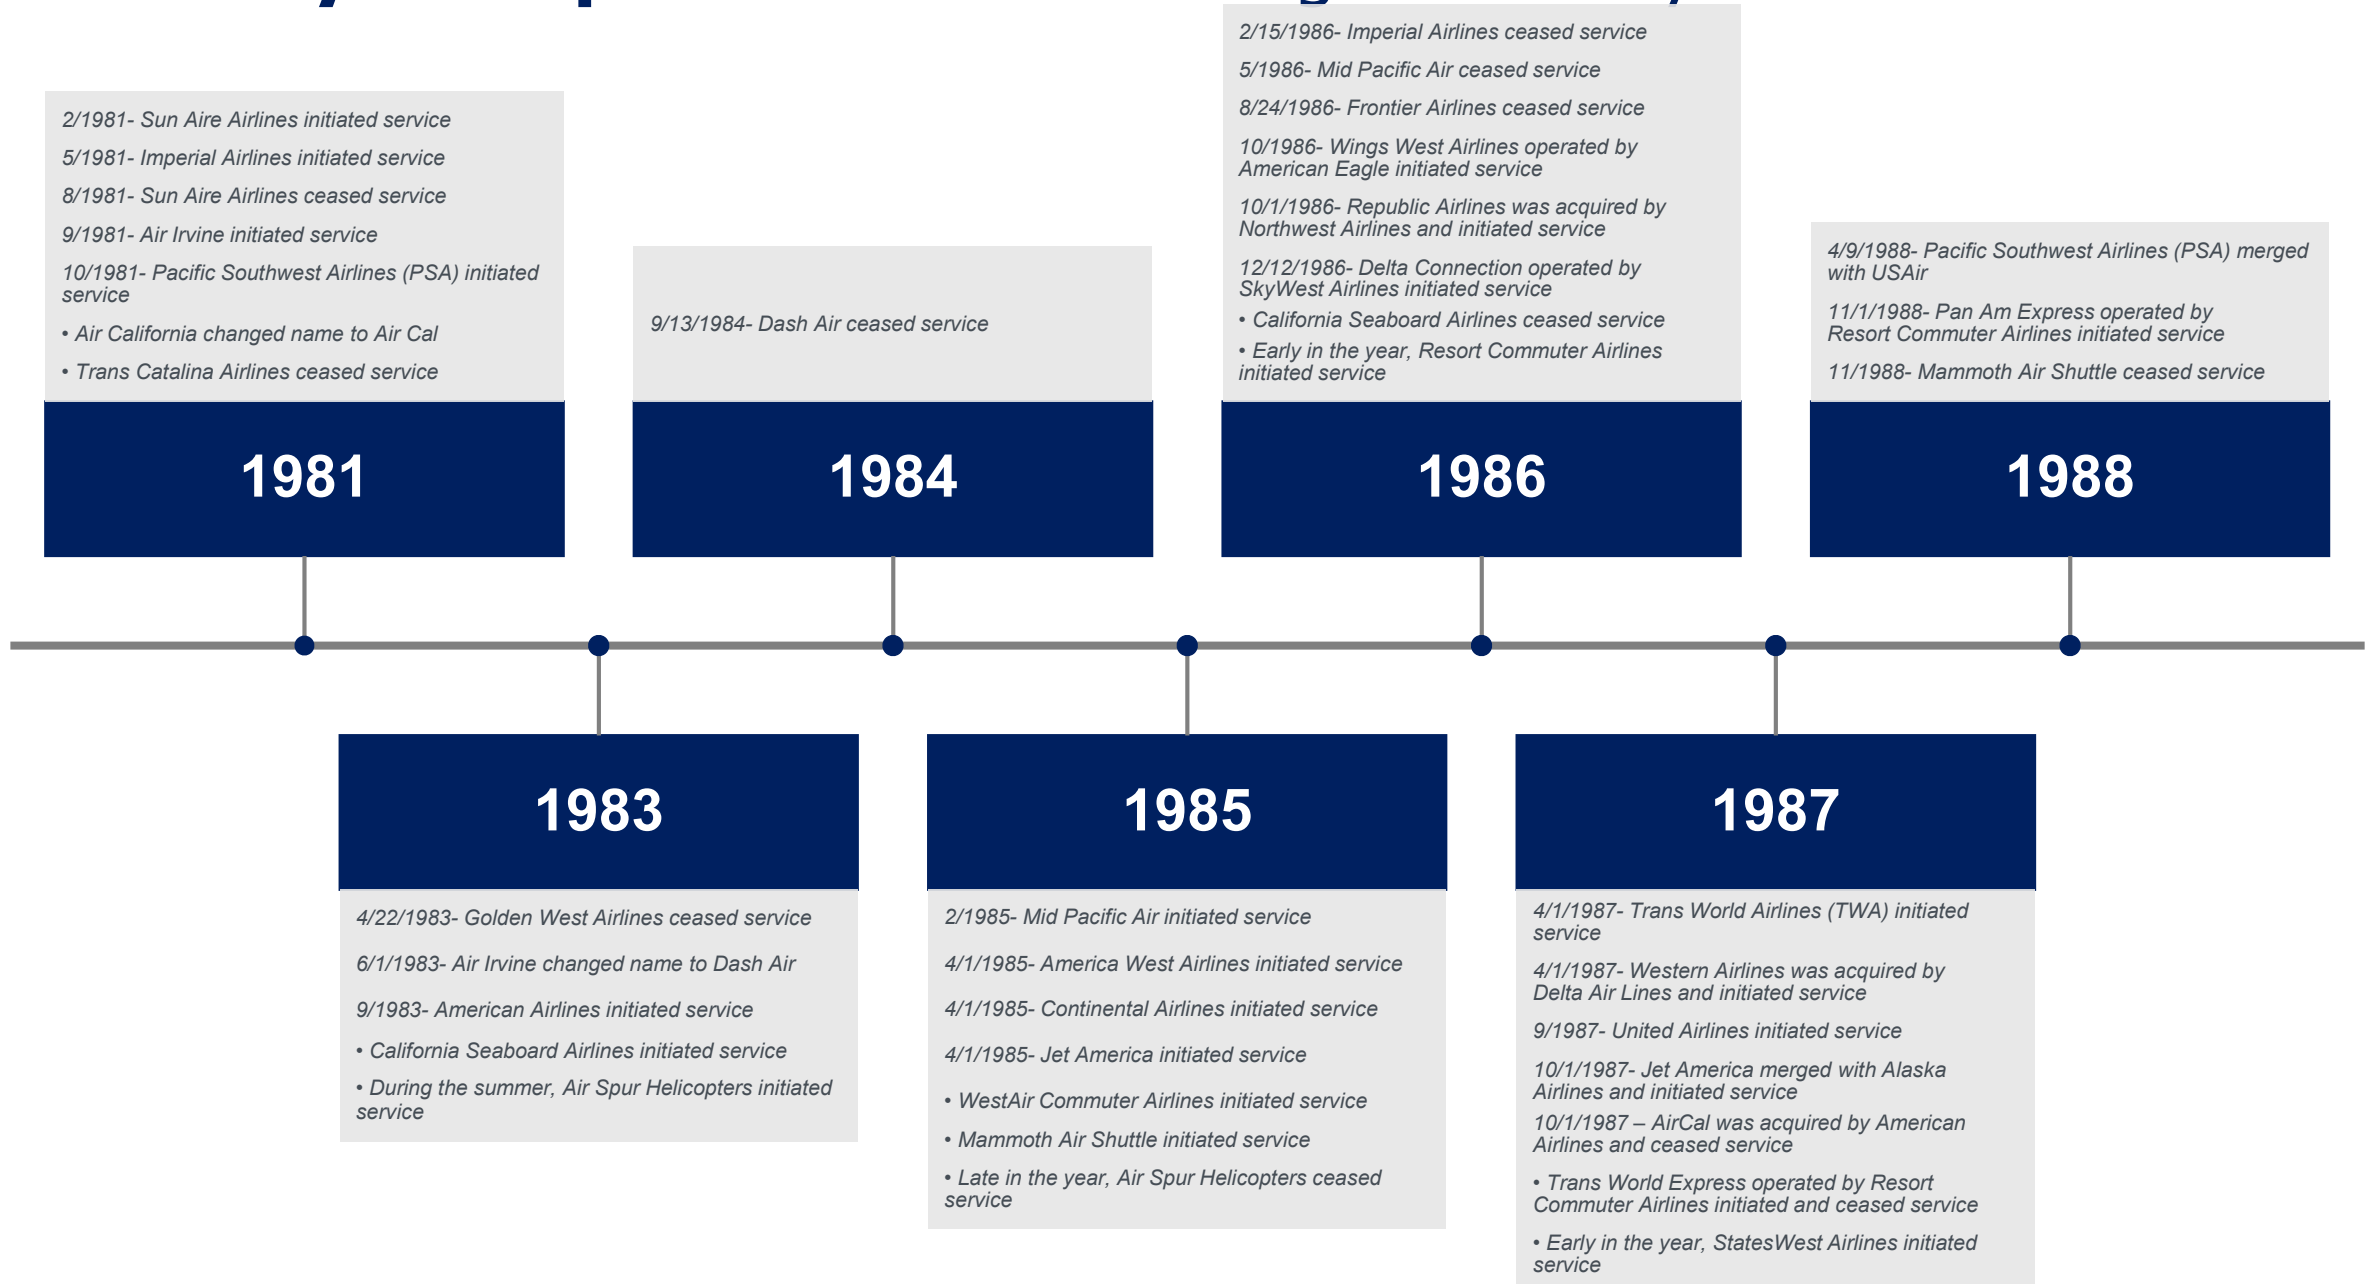

John Wayne Airport Airline Chronological History