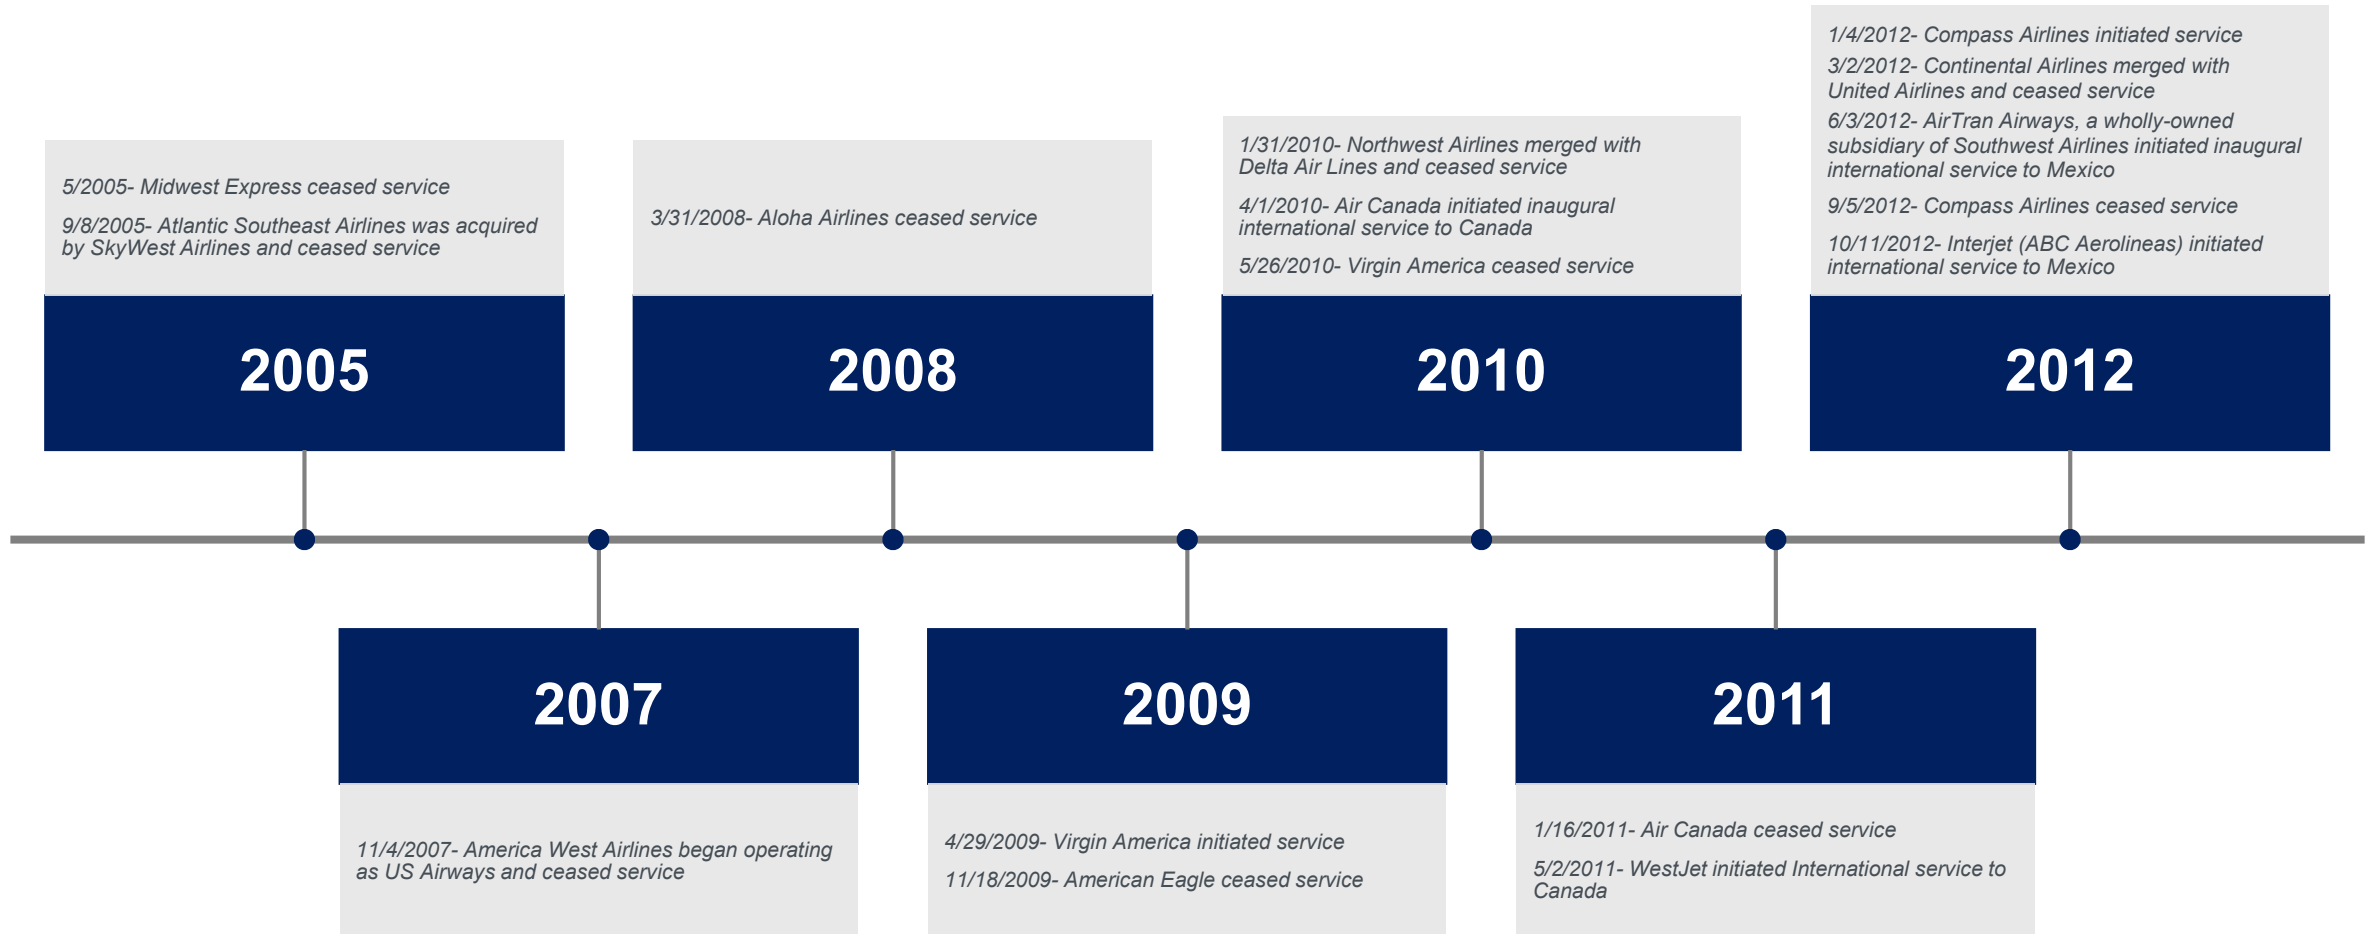

John Wayne Airport Airline Chronological History