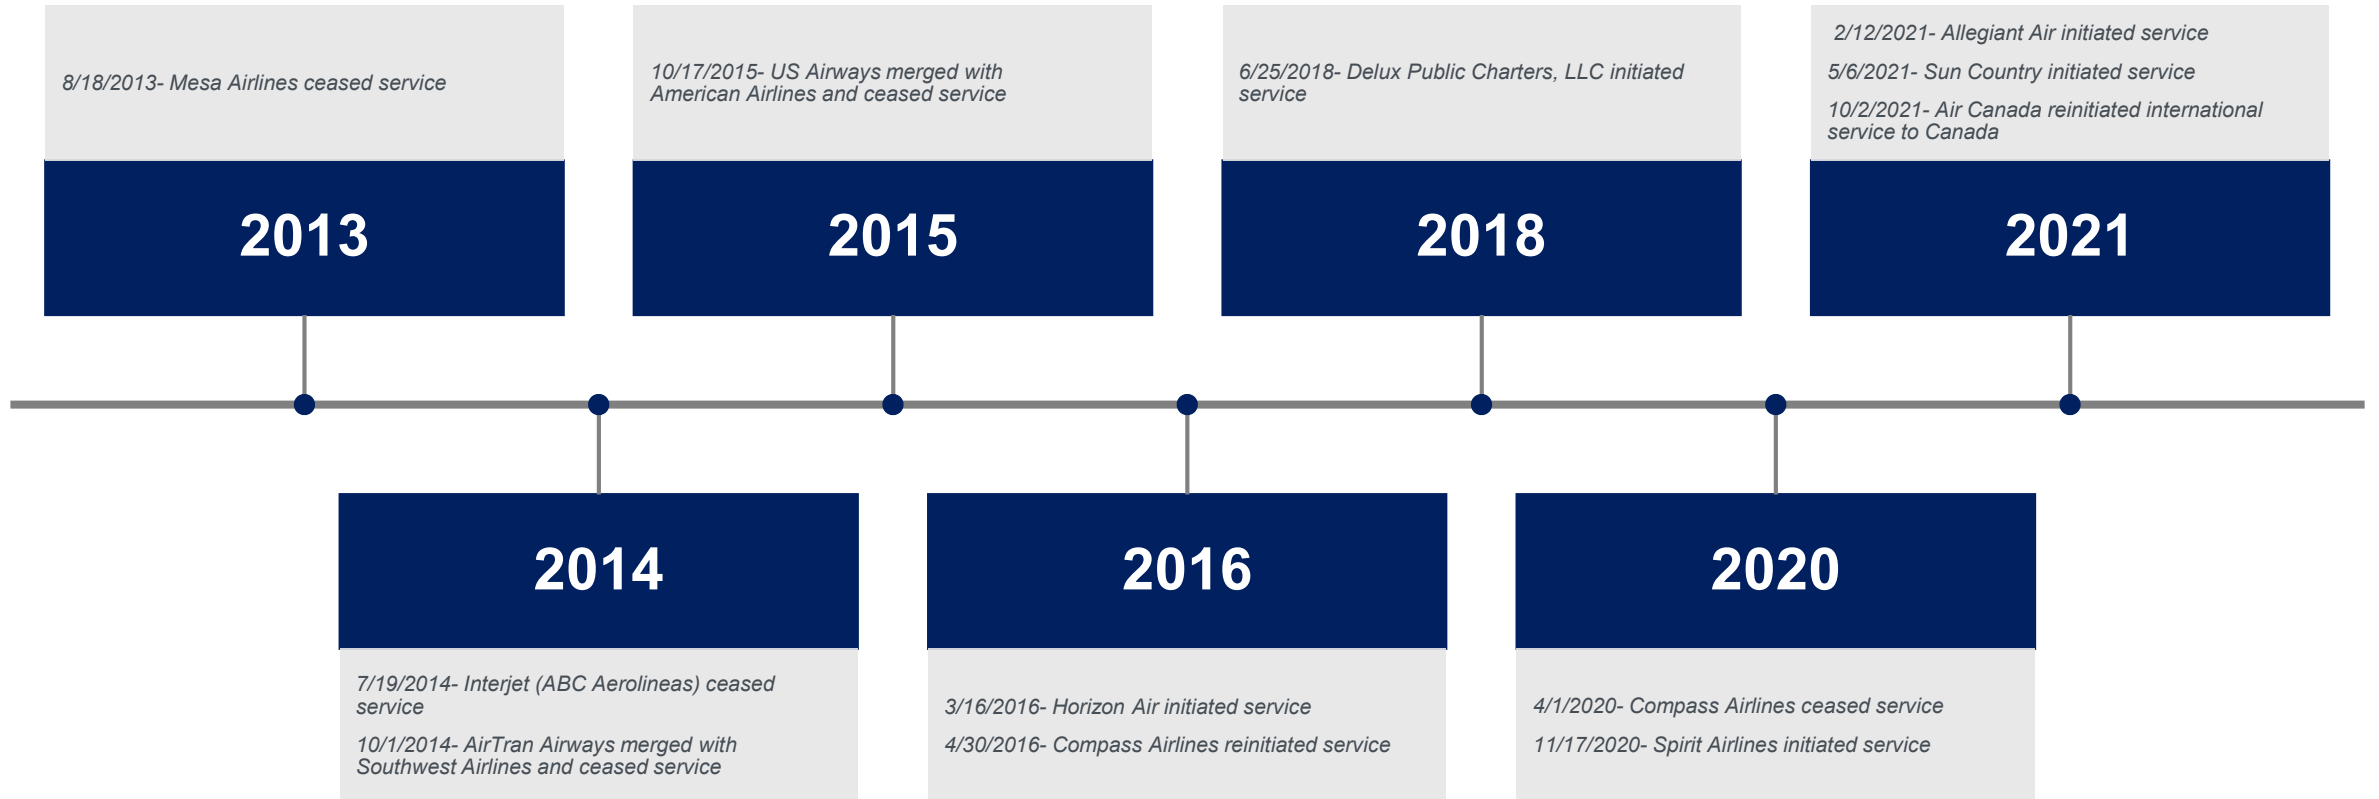

John Wayne Airport Airline Chronological History